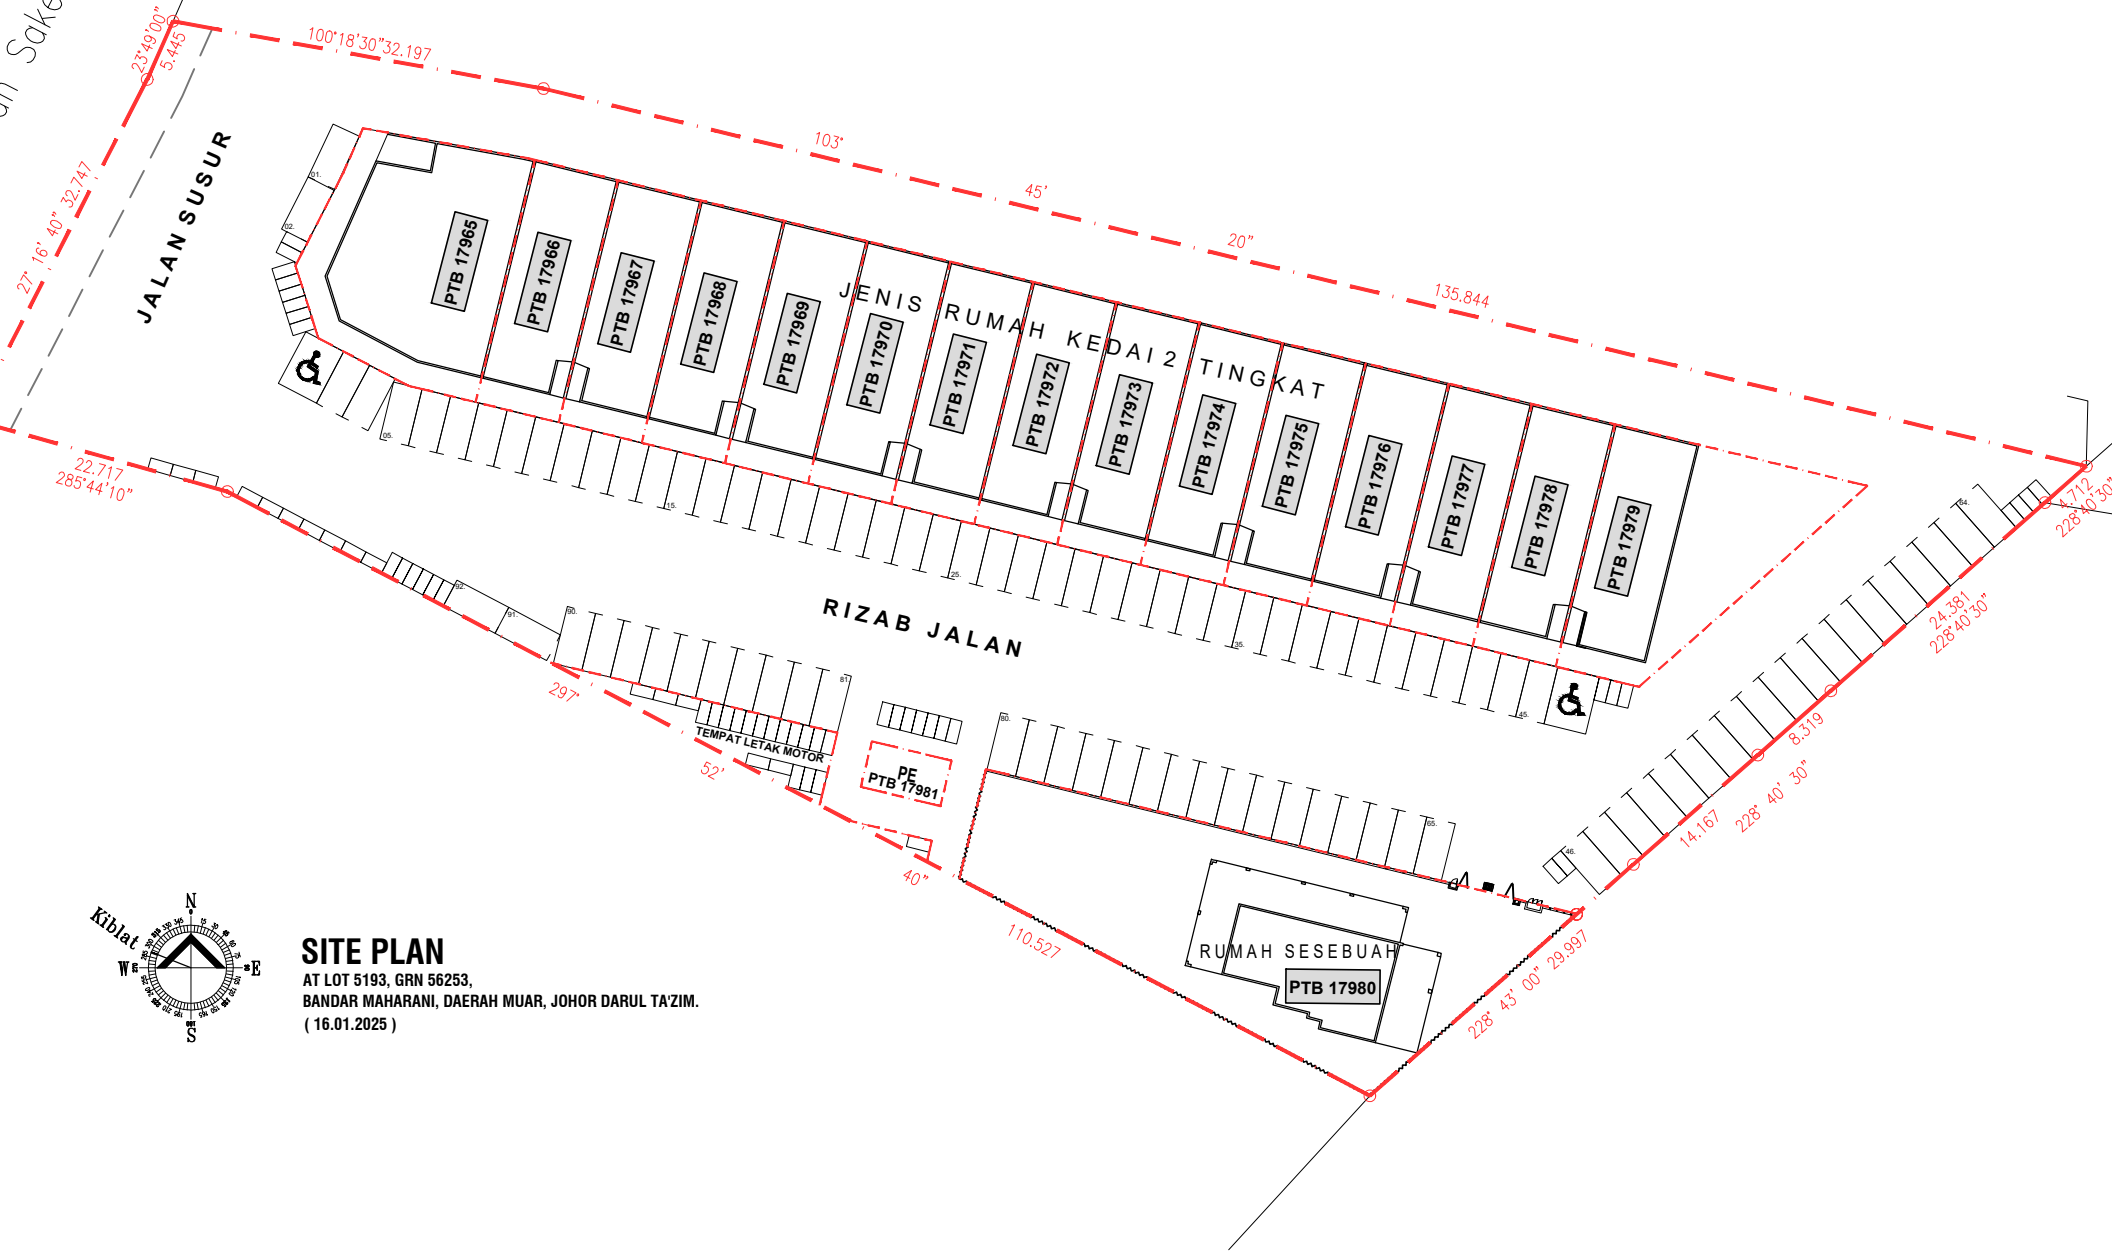

## DOUBLE STOREY SHOP OFFICE

LOT 5193, BANDAR MAHARANI,  
DAERAH MUAR, JOHOR.

**DOUBLE STOREY SHOP OFFICE**

**LOT 5193, BANDAR MAHARANI,  
DAERAH MUAR, JOHOR.**

Jalan Sakeh

JALAN SUSUR

RIZAB JALAN

RUMAH SESEBUAH

PE PTB 17981

PTB 17980

TEMPAT LETAK MOTOR

### SITE PLAN

AT LOT 5193, GRN 56253,  
BANDAR MAHARANI, DAERAH MUAR, JOHOR DARUL TA'ZIM.  
( 16.01.2025 )

**GROUND FLOOR PLAN**

SHOP	
NO. PTB	PTB 17965, PTB 17966, PTB 17967, PTB 17968, PTB 17969, PTB 17970, PTB 17971, PTB 17972, PTB 17973, PTB 17974, PTB 17975, PTB 17976, PTB 17977, PTB 17978, PTB 17979

ALL DRAWINGS ARE SUBJECT TO CHANGES AS DIRECTED BY THE RELEVANT AUTHORITIES OR THE DEVELOPER'S ARCHITECT  
17.01.2025

**FIRST FLOOR PLAN**

SHOP	PTB 17965, PTB 17966, PTB 17967, PTB 17968, PTB 17969, PTB 17970,
NO. PTB	PTB 17971, PTB 17972, PTB 17973, PTB 17974, PTB 17975, PTB 17976,
	PTB 17977, PTB 17978, PTB 17979