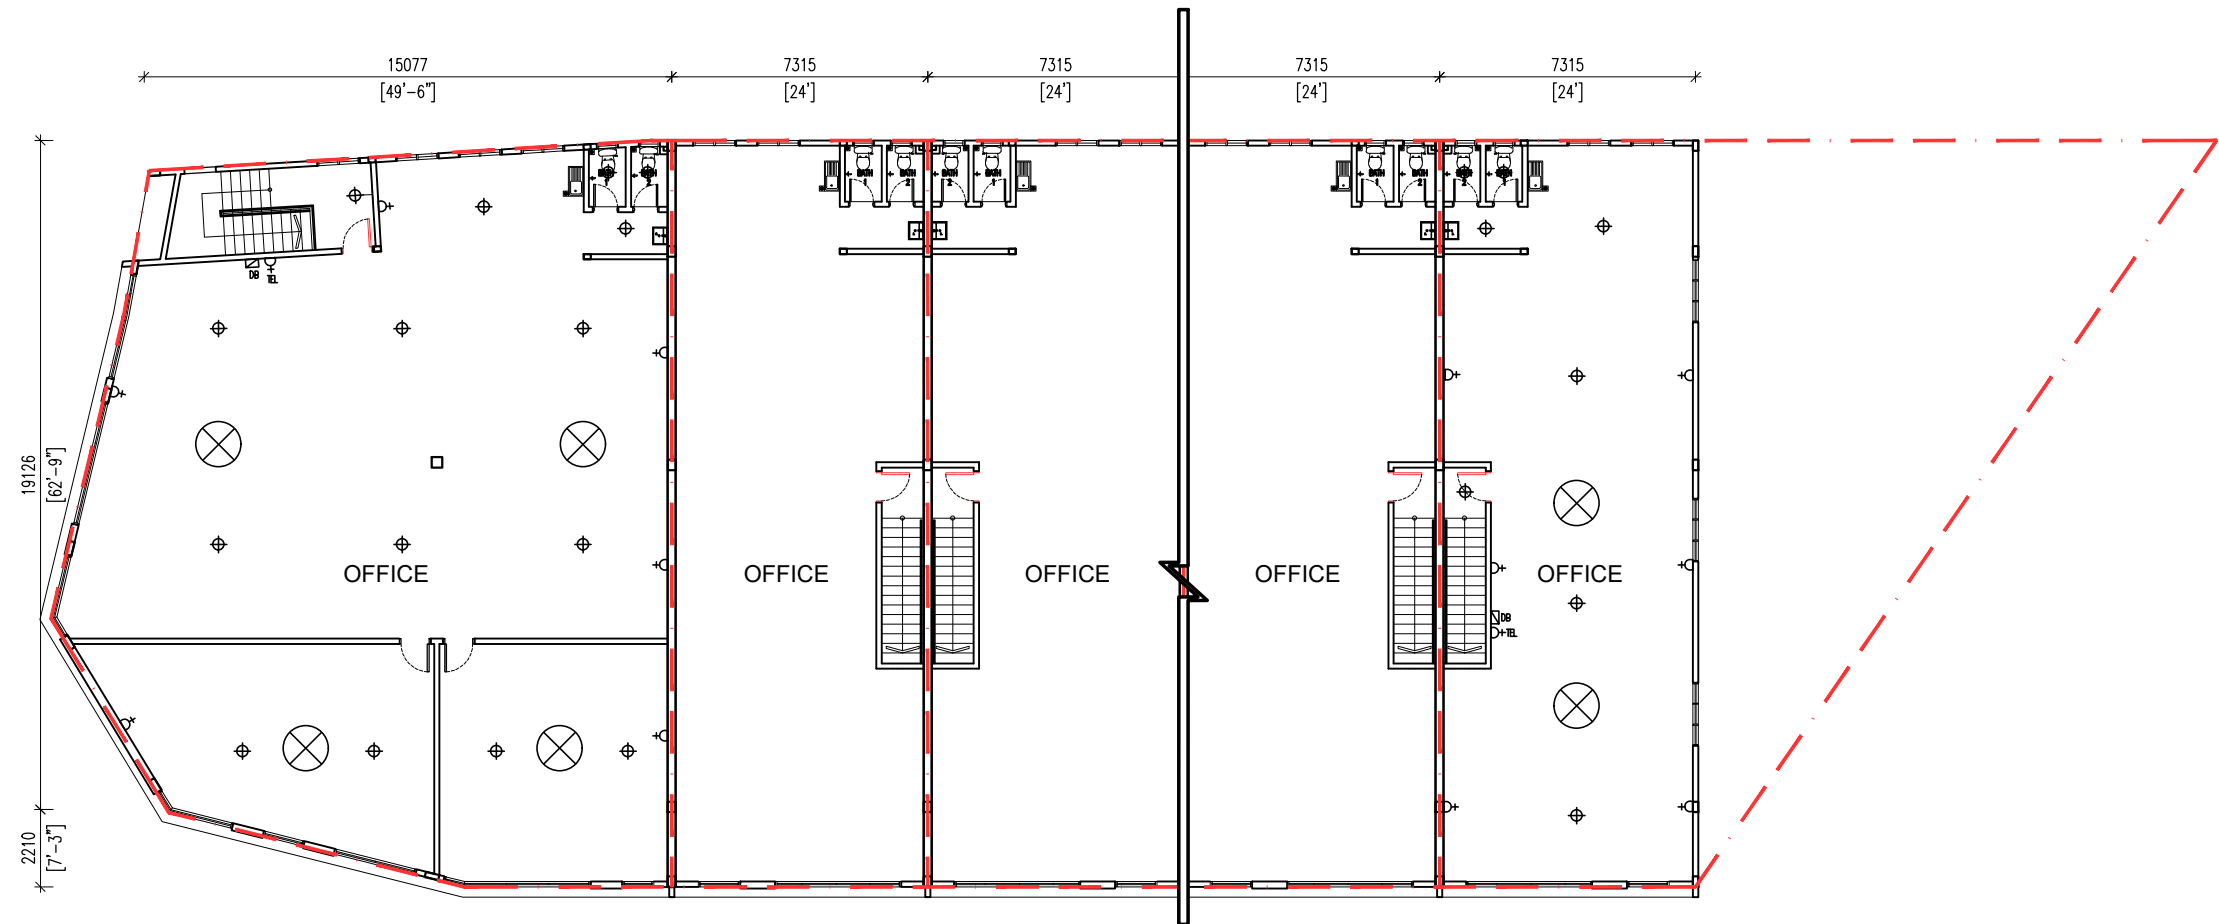

### SITE PLAN

AT LOT 5193, GRN 56253,  
BANDAR MAHARANI, DAERAH MUAR, JOHOR DARUL TA'ZIM.  
( 16.01.2025 )

**GROUND FLOOR PLAN**

SHOP	
NO. PTB	PTB 17965, PTB 17966, PTB 17967, PTB 17968, PTB 17969, PTB 17970, PTB 17971, PTB 17972, PTB 17973, PTB 17974, PTB 17975, PTB 17976, PTB 17977, PTB 17978, PTB 17979

ALL DRAWINGS ARE SUBJECT TO CHANGES AS DIRECTED BY THE RELEVANT AUTHORITIES OR THE DEVELOPER'S ARCHITECT  
17.01.2025

**FIRST FLOOR PLAN**

SHOP	PTB 17965, PTB 17966, PTB 17967, PTB 17968, PTB 17969, PTB 17970,
NO. PTB	PTB 17971, PTB 17972, PTB 17973, PTB 17974, PTB 17975, PTB 17976,
	PTB 17977, PTB 17978, PTB 17979